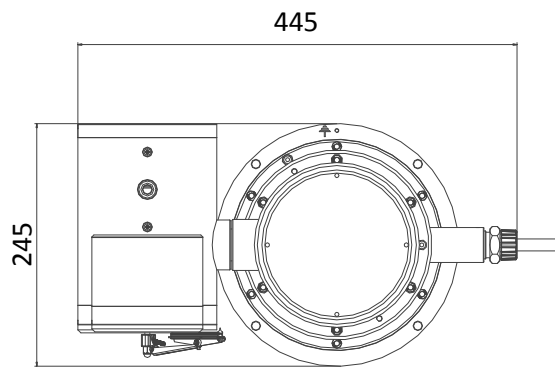

Protection Level	IP68 Standard, TVS 6000V Lightning Protection, Surge Protection and Voltage Transient Protection
Material	SUS316L
Explosion-proof Certificate	TUV 17 ATEX 8118: Ex db IIC T6 Gb/Ex tb IIIC T80°C Db IECEx TUR 17.0049: $\text{Ex II 2 G Ex db IIC T6 Gb/Ex II 2 D Ex tb IIIC T80°C Db}$
Dimensions	445 mm × 245 mm × 510 mm (17.52" × 9.65" × 20.08")
Weight	Approx. 36.7 kg (80.91 lb)

**Available Model**

DS-2DY9236I-CWX(W/316L), 100 VAC to 240 VAC

**Dimensions**

Unit: mm

Unit: mm