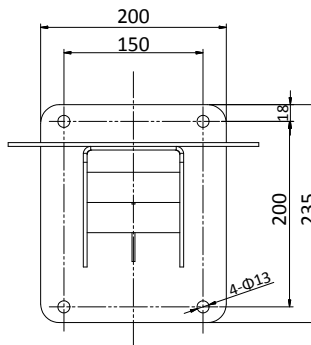

Protection Level	IP68 Standard, TVS 6000V Lightning Protection, Surge Protection and Voltage Transient Protection
Material	SUS316L
Explosion-proof Certificate	TUV 17 ATEX 8118: Ex db IIC T6 Gb/Ex tb IIIC T80°C Db IECEx TUR 17.0049: $\text{Ex II 2 G Ex db IIC T6 Gb/Ex II 2 D Ex tb IIIC T80°C Db}$
Dimensions	445 mm × 245 mm × 510 mm (17.52" × 9.65" × 20.08")
Weight	Approx. 36.7 kg (80.91 lb)

**Available Model**

DS-2DY9236I-CWX(W/316L), 100 VAC to 240 VAC

**Dimensions**

Unit: mm

Unit: mm