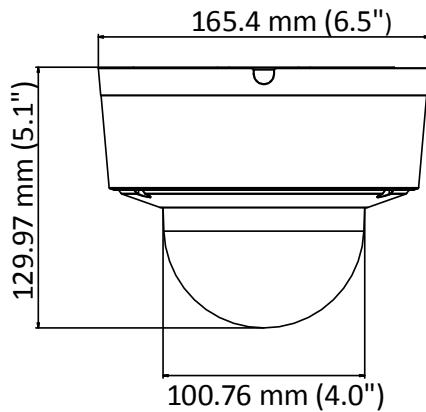

DS-2CD6626DS-IZ(H)S

2 MP Ultra Low-Light Anti-Corrosion Dome Camera

Key Features

- 1/1.8" progressive scan CMOS
- Up to 2.0 megapixel high resolution
- 120 dB wide dynamic range
- On-board storage, up to 128 GB
- IR distance: 10 to 30 m
- 24 VAC/12 VDC /PoE (802.3at)
- Anti-corrosion standard: WF2, C5-M, NEMA-4XMA 4X
- IP 67

Standard	ONVIF (PROFILE S, PROFILE G), ISAPI
General function	One-key recovery, anti-flicker, three streams, heartbeat, mirror, password protection, privacy mask, watermark, IP address filtering, anonymous access
Interface	
Audio interface	Audio in (mic in/line in)/output external interface (plug wire type)
Communication	1 RJ45 10M/100M Ethernet network
Housing interface	1 anti-corrosion inlet protected by a metal hose
Video Output	1 Vp-p composite output (75 Ω/BNC)
Alarm	1 input/1 output (up to 24 V DC 1A or 110 V AC 500 mA)
General	
Operating Conditions	-40°C to 60 °C (-40 °F to 140 °F), Humidity 95% or less (non-condensing)
Power Supply	24 VAC/12 VDC/PoE (802.3at)
Material	316 L
Ingress Protection	IP 67
Anti-Corrosion	WF2, C5-M, NEMA-4X
Power Consumption	Max. 16 W
IR Distance	10 to 30 m
Electric auxiliary heating	-H: With intelligent heating
Dimensions (mm)	Φ 165.4 mm × 130 mm (6.5" × 5.1")
Weight	3360 g (7.4 lb.)

Order Models

DS-2CD6626DS-IZS, DS-2CD6626DS-IZHS

Accessories

DS-1284ZJ-M Junction Box

DS-1703ZJ Wall Mount Bracket

Dimension

Distributed by

HIKVISION