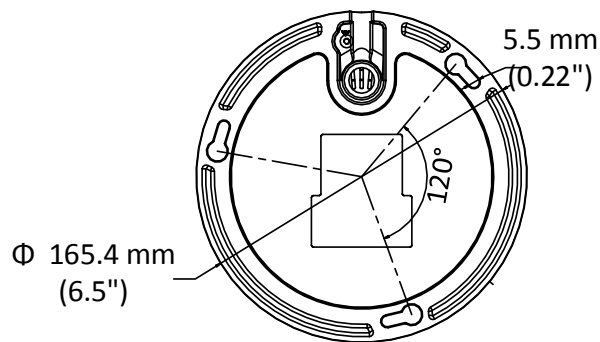

Standard	ONVIF (PROFILE S, PROFILE G), ISAPI
General function	One-key recovery, anti-flicker, three streams, heartbeat, mirror, password protection, privacy mask, watermark, IP address filtering, anonymous access
Interface	
Audio interface	Audio in (mic in/line in)/output external interface (plug wire type)
Communication	1 RJ45 10M/100M Ethernet network
Housing interface	1 anti-corrosion inlet protected by a metal hose
Video Output	1 Vp-p composite output (75 Ω/BNC)
Alarm	1 input/1 output (up to 24 V DC 1A or 110 V AC 500 mA)
General	
Operating Conditions	-40°C to 60 °C (-40 °F to 140 °F), Humidity 95% or less (non-condensing)
Power Supply	24 VAC/12 VDC/PoE (802.3at)
Material	316 L
Ingress Protection	IP 67
Anti-Corrosion	WF2, C5-M, NEMA-4X
Power Consumption	Max. 16 W
IR Distance	10 to 30 m
Electric auxiliary heating	-H: With intelligent heating
Dimensions (mm)	Φ 165.4 mm × 130 mm (6.5" × 5.1")
Weight	3360 g (7.4 lb.)

Order Models

DS-2CD6626DS-IZS, DS-2CD6626DS-IZHS

Accessories

DS-1284ZJ-M Junction Box

DS-1703ZJ Wall Mount Bracket

Dimension

Distributed by

HIKVISION