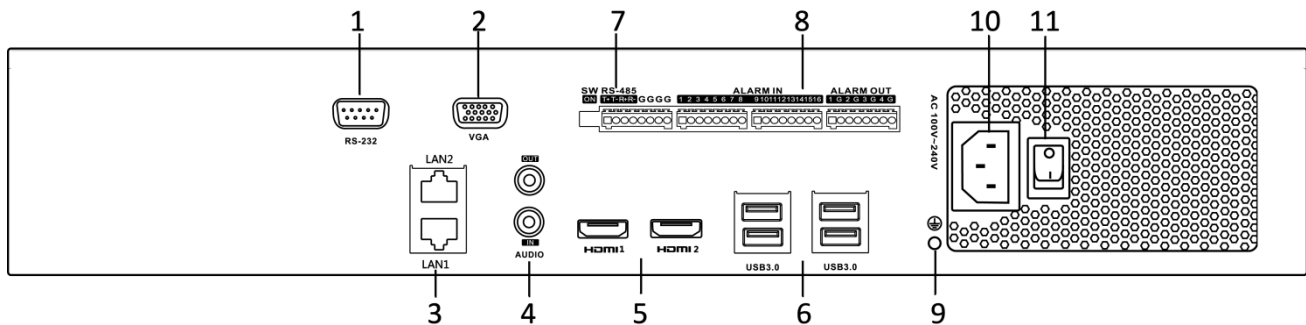

Physical Interfaces

Index	Description	Index	Description
1	RS-232 Serial Interface	7	RS-485 Serial Interface, Terminal Switch
2	VGA Output Interface	8	Alarm Input / Output
3	LAN1 and LAN2 Interfaces	9	GND
4	Audio Input / Output Interface	10	100 to 240 VAC power supply
5	HDMI1 and HDMI2 Interfaces	11	Power Switch
6	4 x USB 3.0 Interface