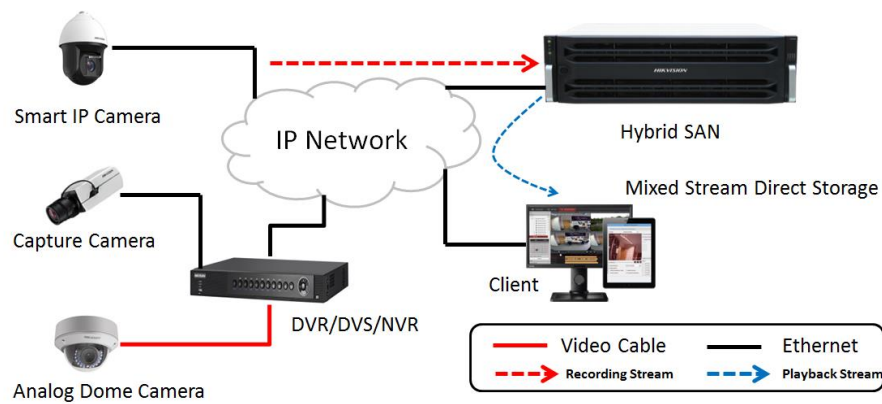

Typical Application